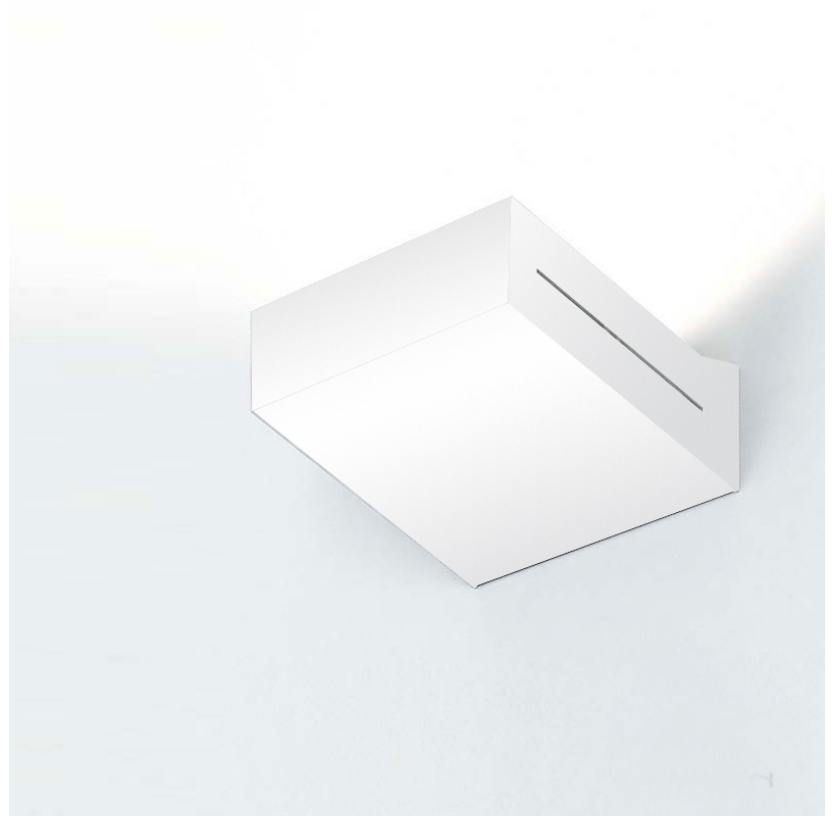

NEVA SURFACE

D93165

PROJECT	
TYPE	
NOTES	
QUANTITY	
DATE	

GENERAL

Series: Neva
Brand: Milan
Division: Design
Mounting Type: Surface
Mounting Location: Wall
Subcategory: Uplight

PHYSICAL

Shape: Rectangle
Length (mm): 128
Length (in): 5 1/16"
Height (mm): 85
Height (in): 3 3/8"
Extension (mm): 117
Extension (in): 4 5/8"
Light Distribution: Direct / Indirect
Weight (kg): 1.4
Weight (lbs): 3
Fixture Finish: WHI
Fixture Material: Metal

ELECTRICAL

Lamp Type: LED
Max. Wattage Per Lamp (W): 10
Dimming: Non-Dimmable
Driver Included: Yes
Driver Location: Integrated
Driver Type: Constant Current
Driver Class: Class 2
Housing: ENCP3
Input Voltage (V): 120
Upon Request: Dimmable option available with remote driver upon request

LED

Number of LEDs: 1
Color Temperature (°K): 2700
Nominal Lumen (lm): 1010
CRI: >80 CRI

OPTICAL

Reflector°: 50

RATINGS AND CERTIFICATIONS

Certified By: CSA Certified to UL and CSA Standards
IP rating: IP20

128mm 5 1/16"

108mm 4 1/4"

J-Box cover plate
Included

108mm 4 1/4"

85mm 3 3/8"

117mm 4 5/8"